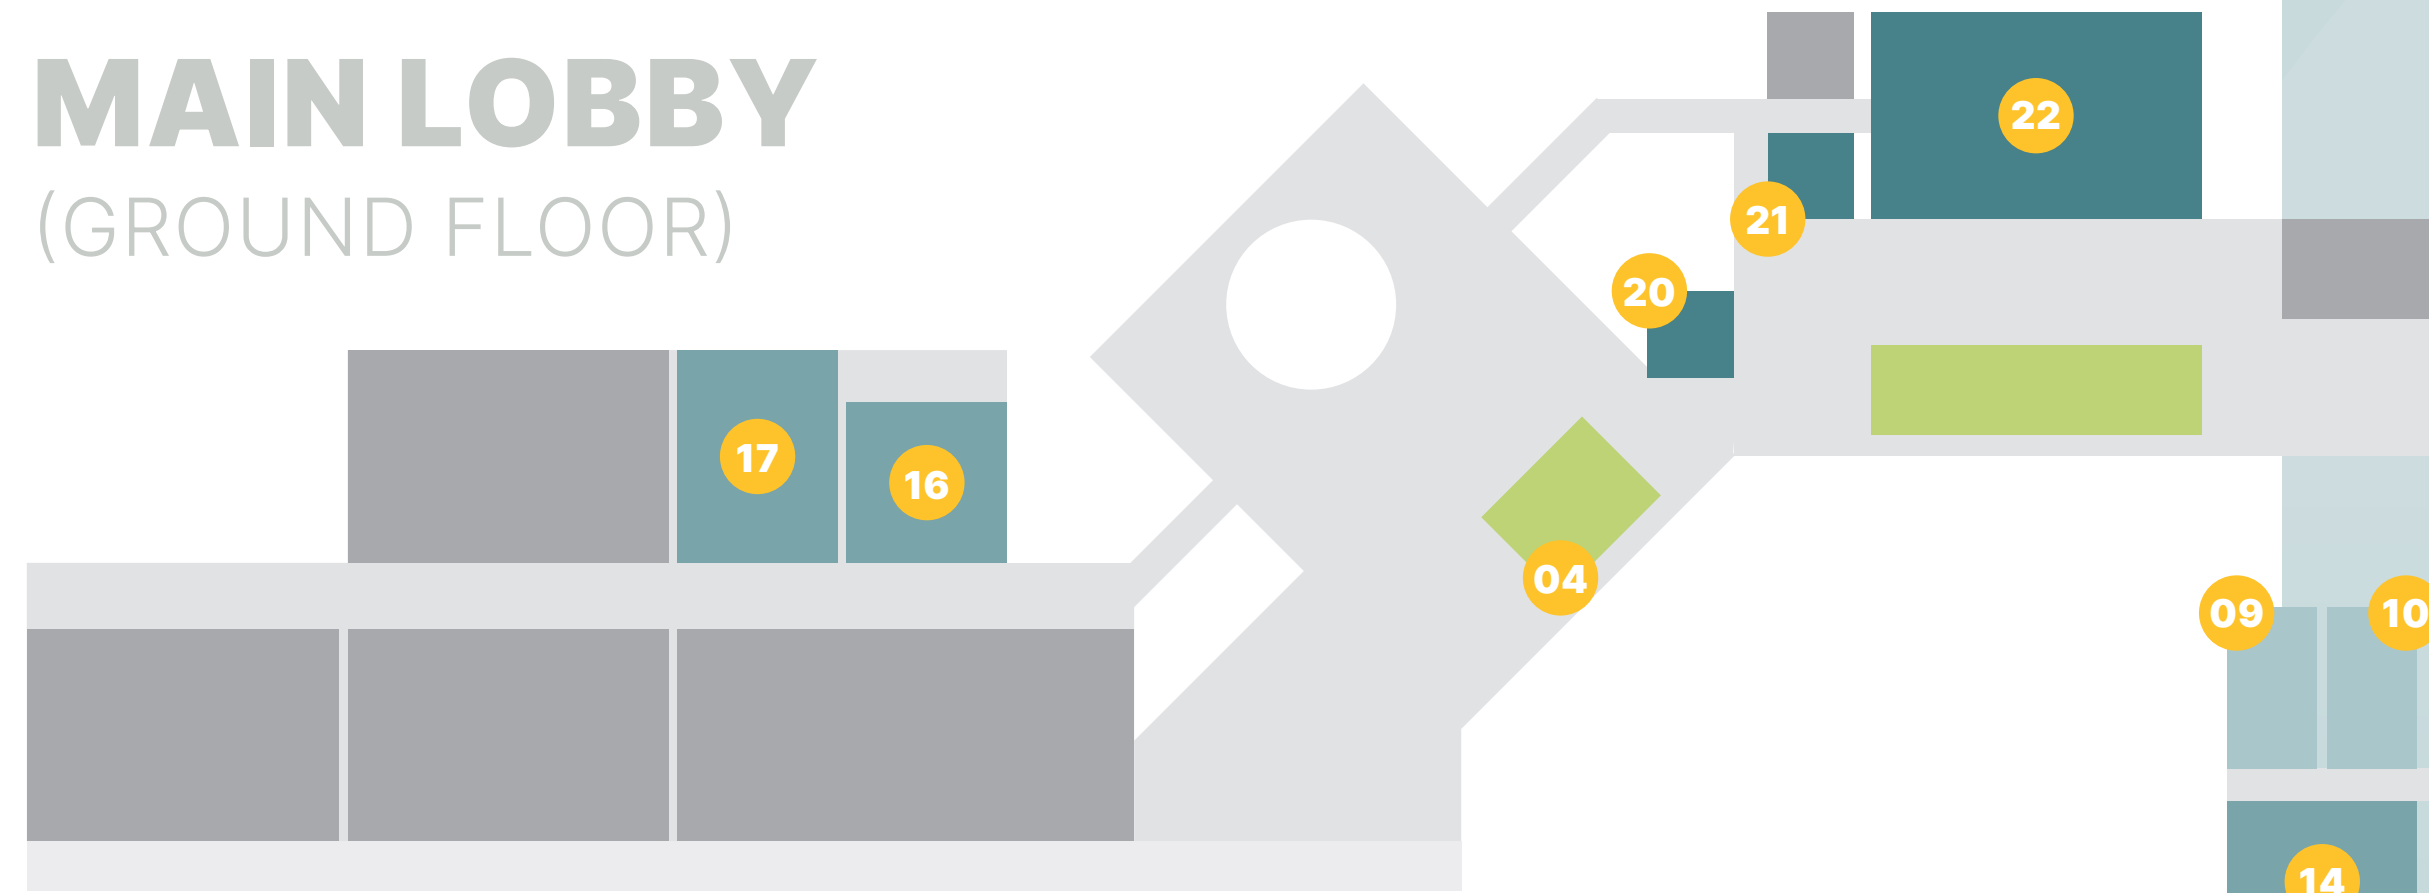

01	OUTLOOK™ plenary
02	OUTLOOK™ exhibition & breaking area
03	OUTLOOK™ lunch area
04	Evening reception – DAY 1
	Premium
	Deluxe
	Standard

GARDEN LOBBY
(FLOOR -1)

OUTLOOK

MAIN LOBBY

(GROUND FLOOR)

01	OUTLOOK™ plenary	14	Meeting room San Giovanni
02	OUTLOOK™ exhibition & breaking area	15	Meeting room Caravaggio
03	OUTLOOK™ lunch area	16	Meeting room Roma
04	Evening reception – DAY 1	17	Meeting room Tevere
05	Meeting room Malta A	18	Meeting room Elisse
06	Meeting room Malta B	19	Meeting room Leonardo
07	Meeting room Pisa	20	Meeting room Pantheon
08	Meeting room San Stefano	21	Meeting room Colosseo
09	Meeting room San Marco	22	Meeting room Terrazza Monte Mario
10	Meeting room San Giorgio		Premium
11	Meeting room Rodi		Deluxe
12	Meeting room Raffaello		Standard
13	Meeting room Bernini		

OUTLOOK

GARDEN LOBBY

(FLOOR -1)