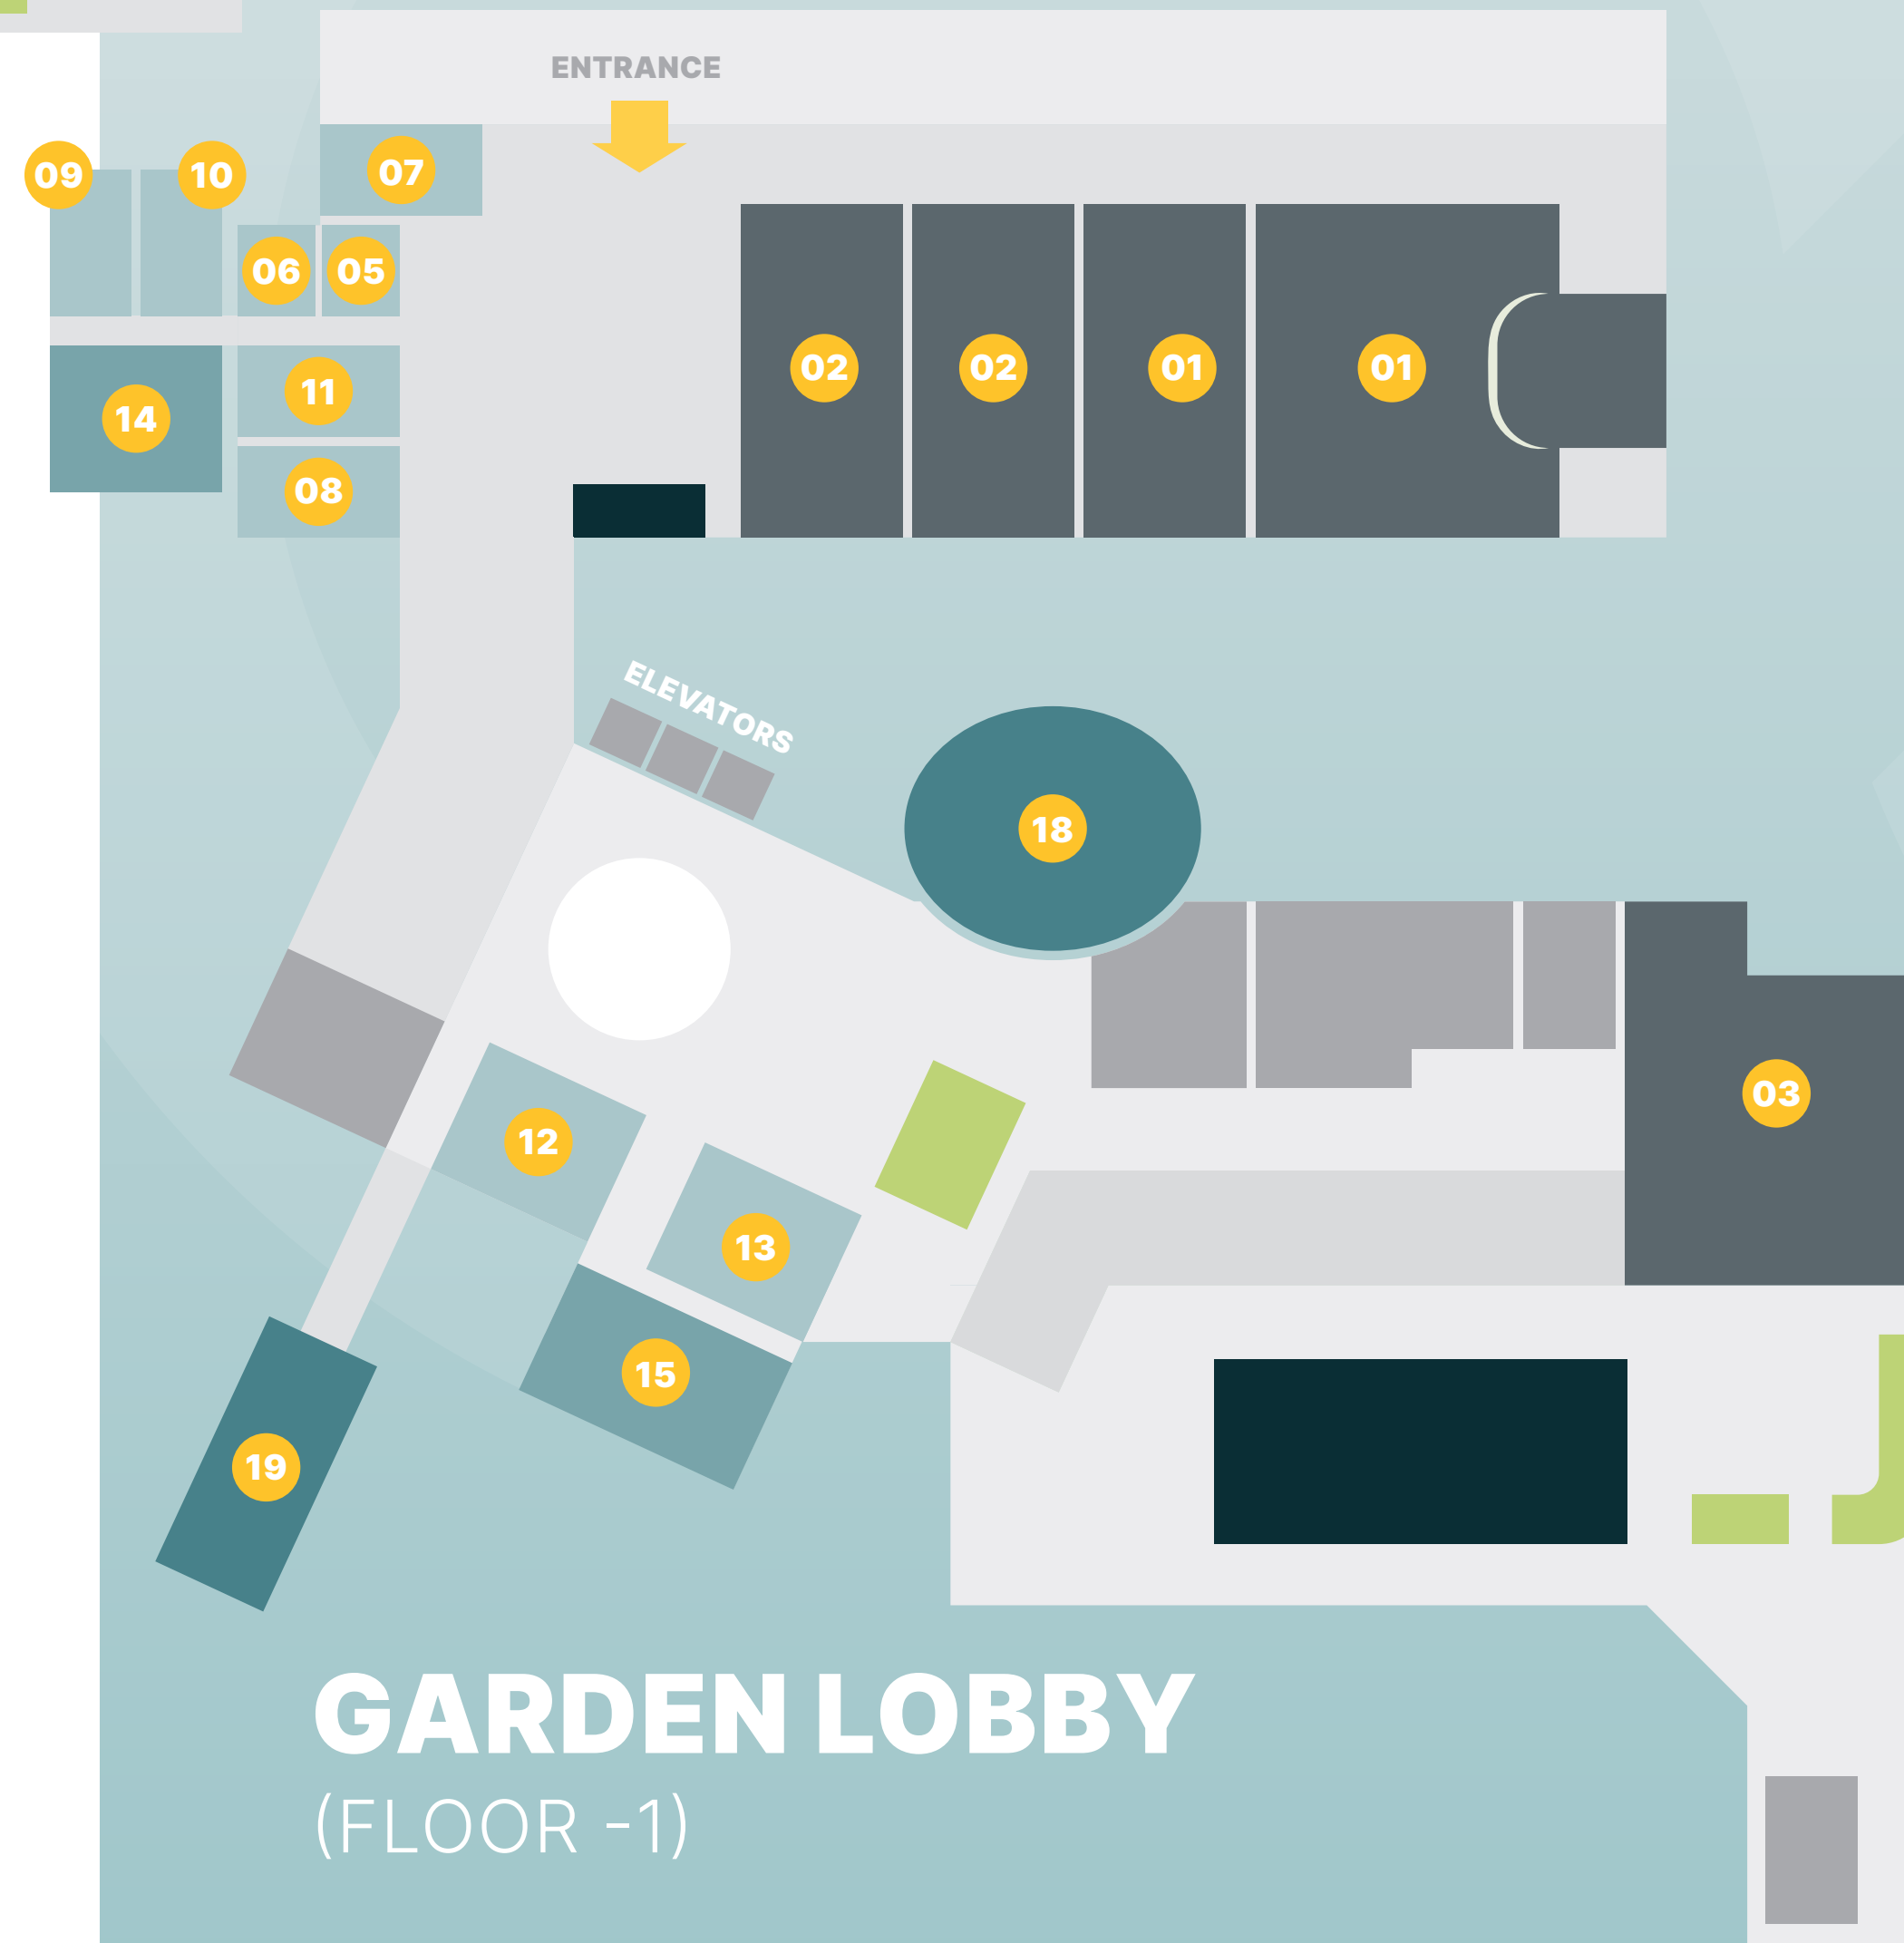

01	OUTLOOK™ plenary
02	OUTLOOK™ exhibition & breaking area
03	OUTLOOK™ lunch area
04	Evening reception – DAY 1
	Premium
	Deluxe
	Standard

GARDEN LOBBY
(FLOOR -1)

OUTLOOK

MAIN LOBBY

(GROUND FLOOR)

01	OUTLOOK™ plenary	14	Meeting room San Giovanni
02	OUTLOOK™ exhibition & breaking area	15	Meeting room Caravaggio
03	OUTLOOK™ lunch area	16	Meeting room Roma
04	Evening reception – DAY 1	17	Meeting room Tevere
05	Meeting room Malta A	18	Meeting room Elisse
06	Meeting room Malta B	19	Meeting room Leonardo
07	Meeting room Pisa	20	Meeting room Pantheon
08	Meeting room San Stefano	21	Meeting room Colosseo
09	Meeting room San Marco	22	Meeting room Terrazza Monte Mario
10	Meeting room San Giorgio		Premium
11	Meeting room Rodi		Deluxe
12	Meeting room Raffaello		Standard
13	Meeting room Bernini		

OUTLOOK

GARDEN LOBBY

(FLOOR -1)